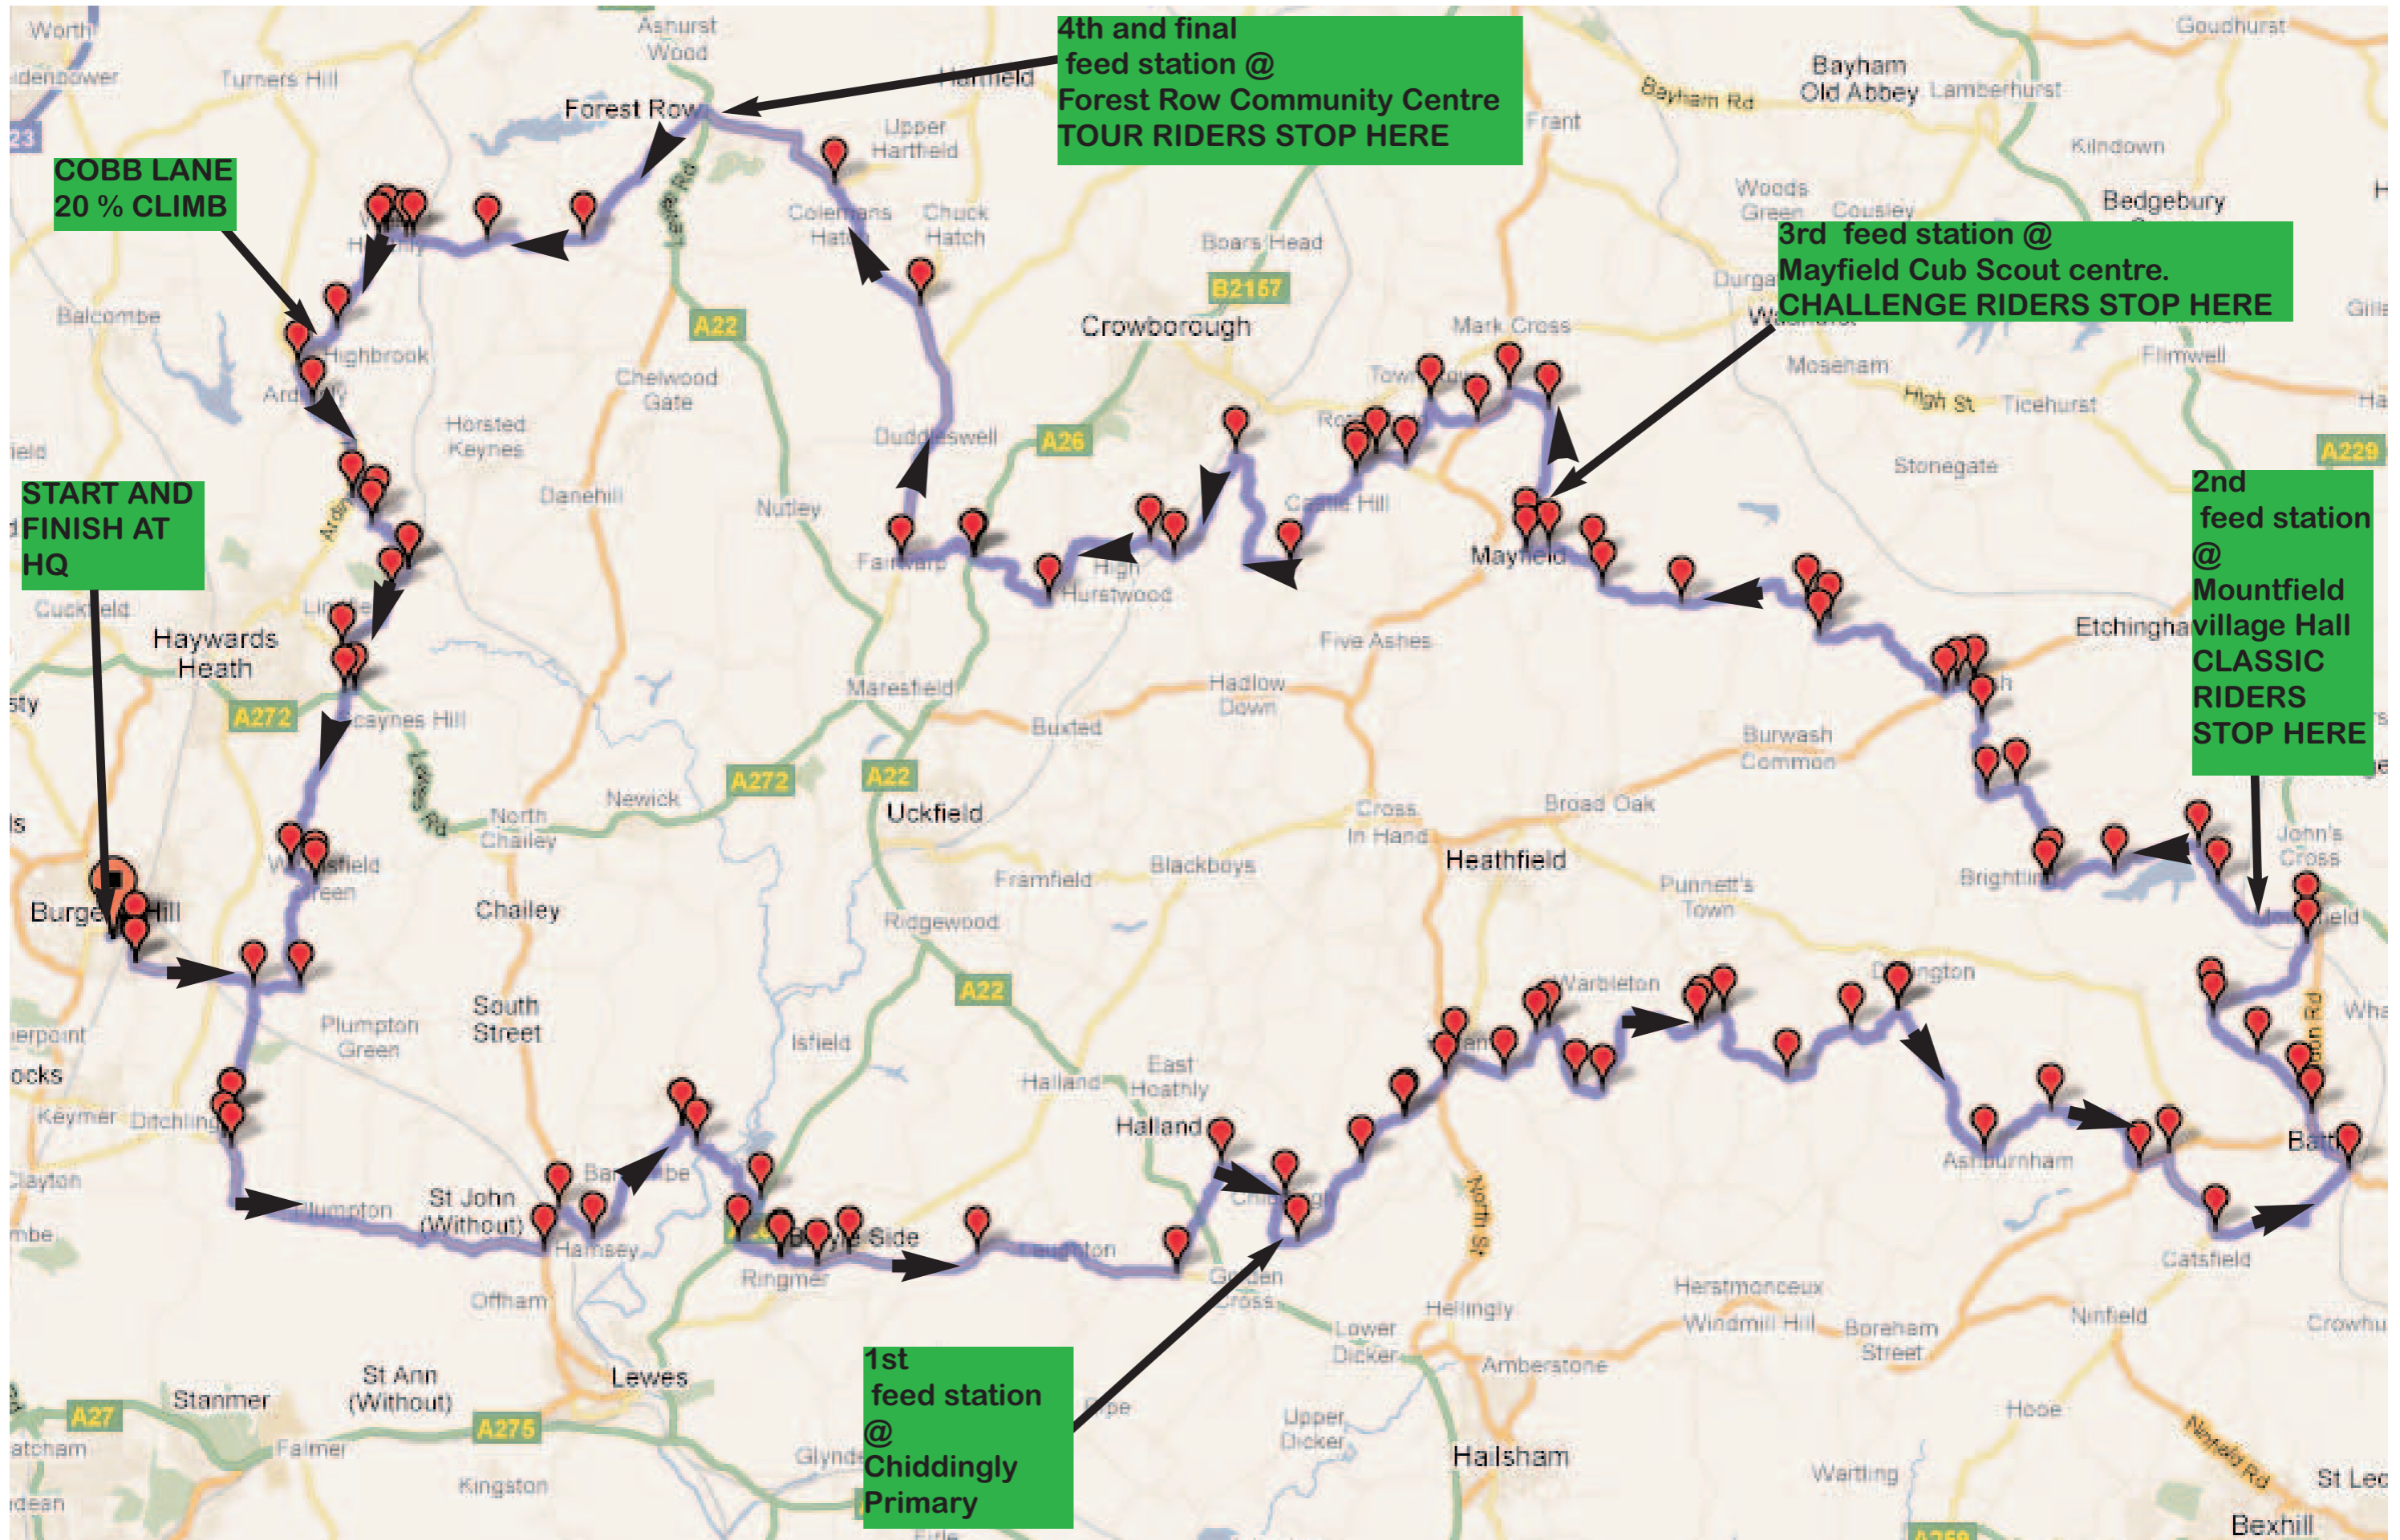

1066 CYCLOSPORTIVE CLASSIC RIDE

PHONE 07771928201 IF YOU GET INTO TROUBLE.
103 miles

1066 CYCLOSPORTIVE CHALLENGE RIDE

88 miles

1066 CYCLOSPORTIVE TOUR RIDE

65 miles

Kermesse ride 1066 Cyclosporitive

33miles