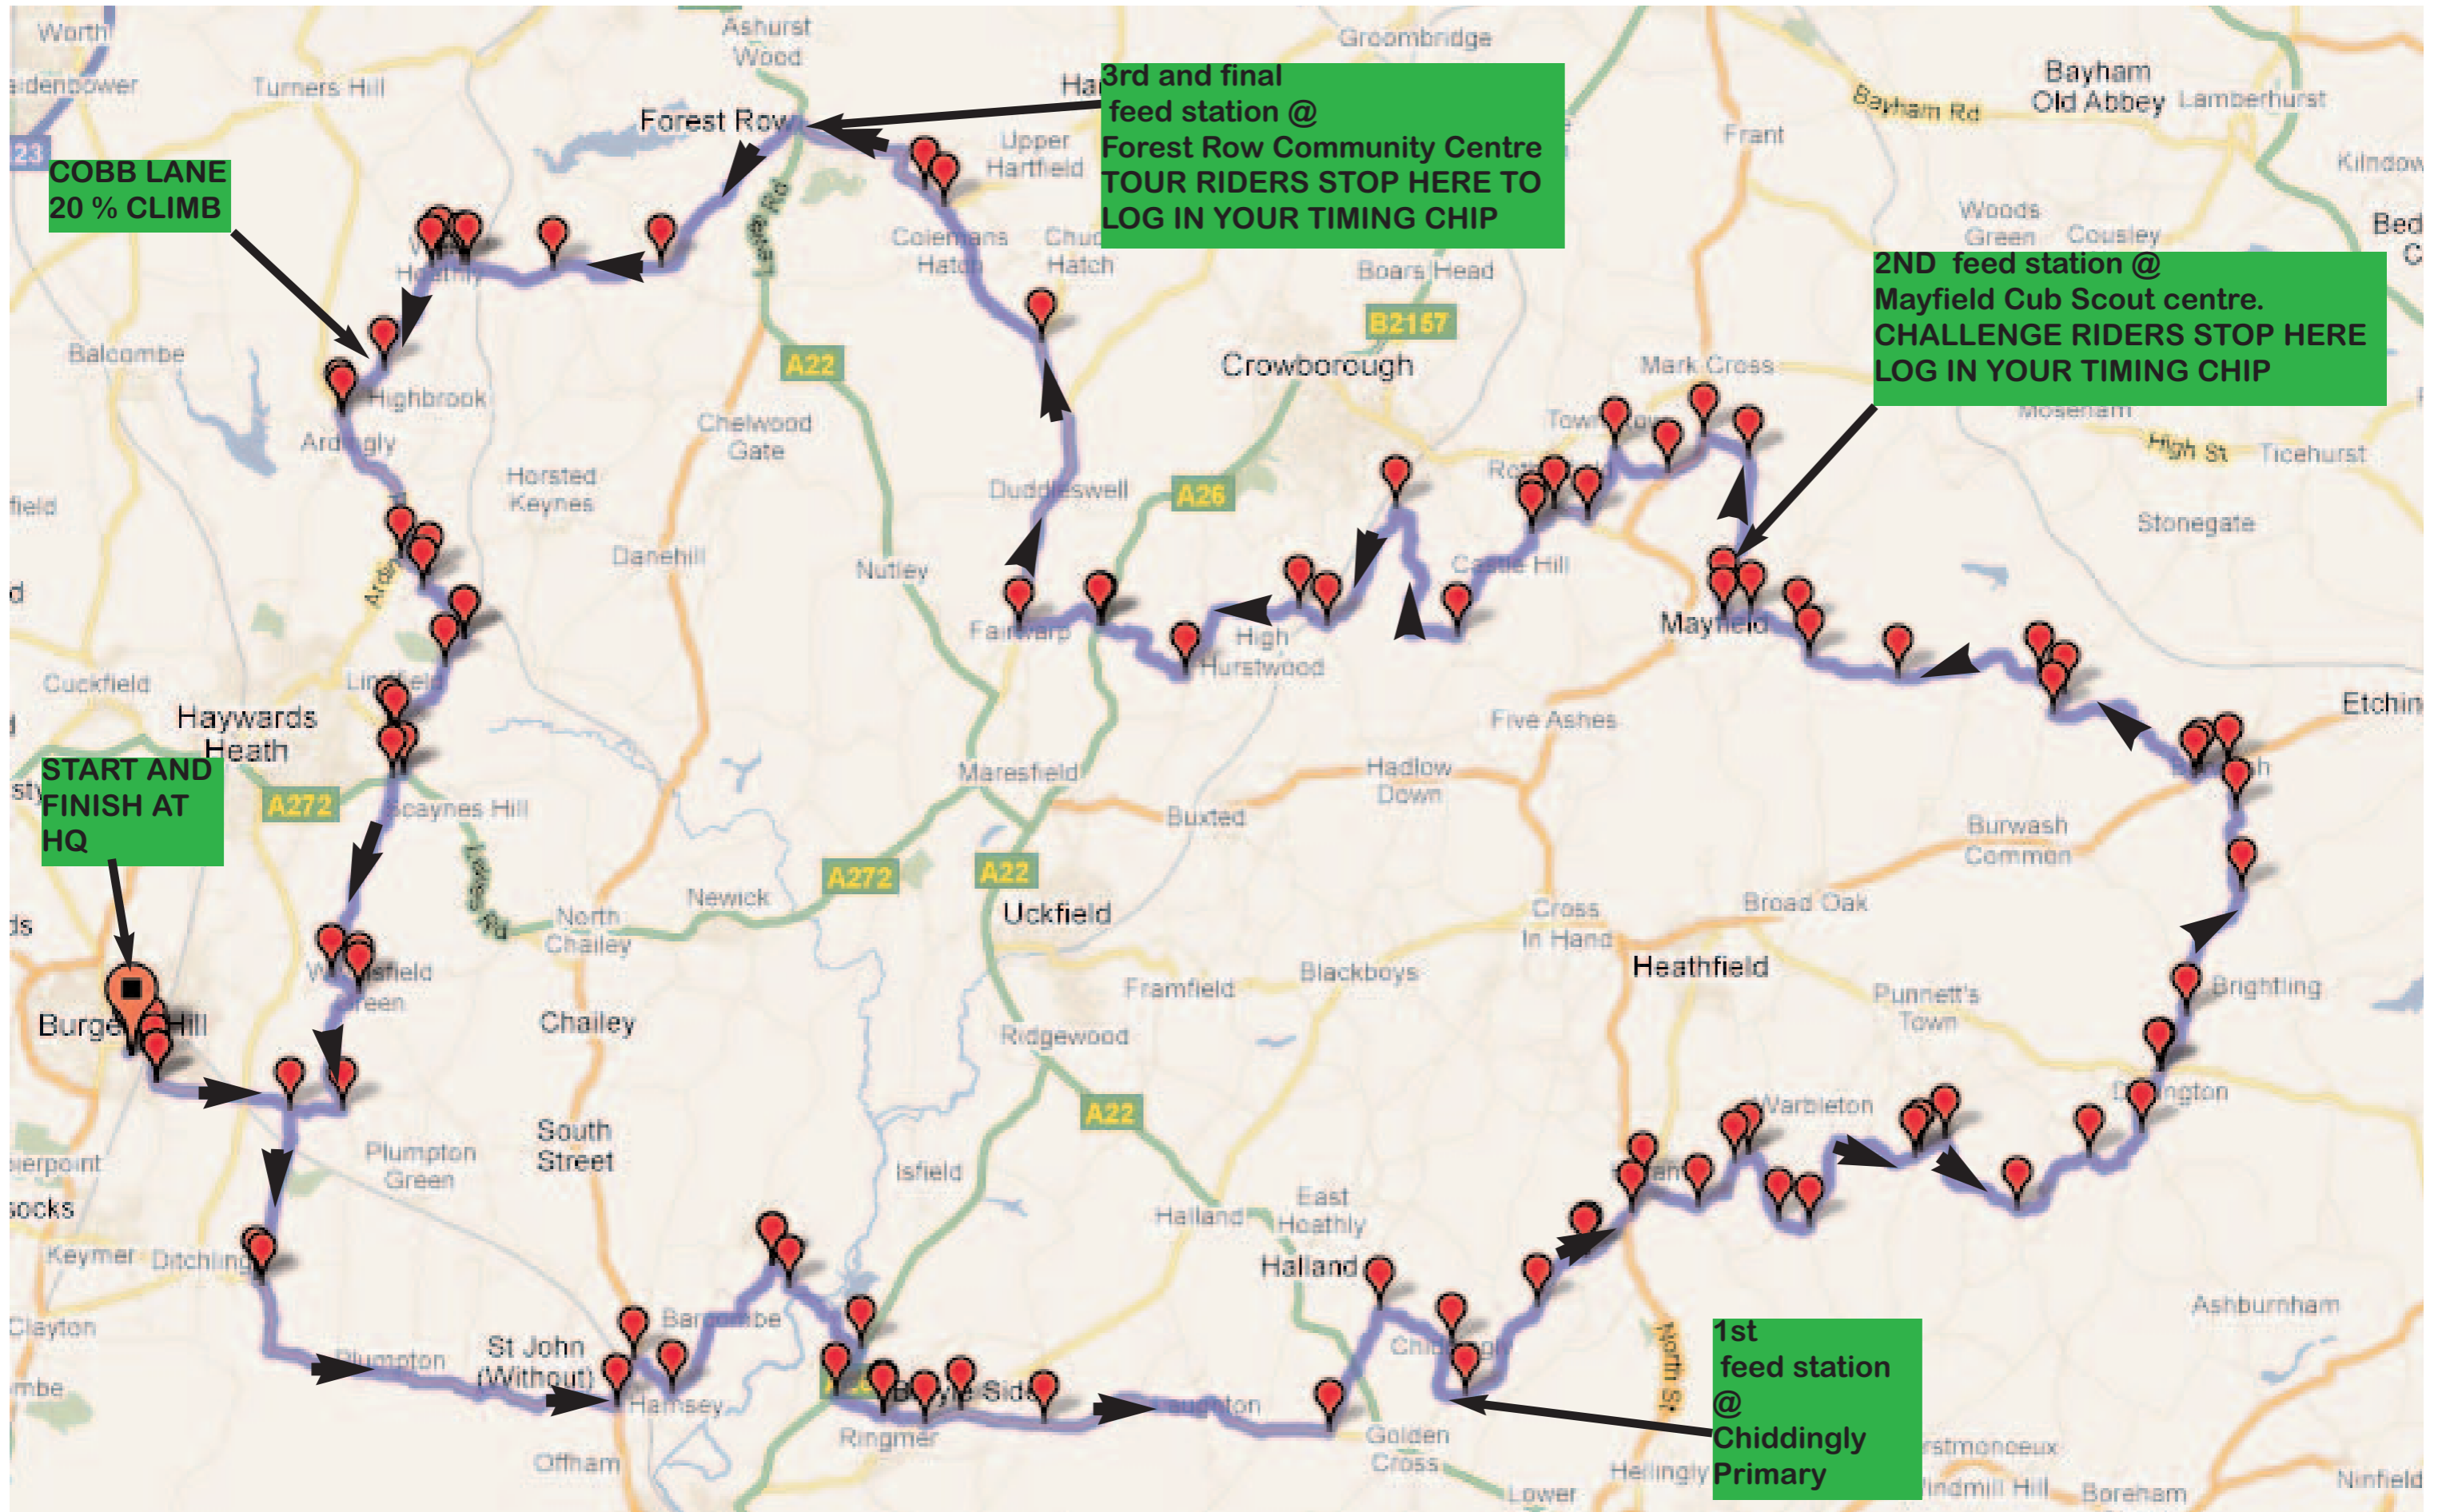

1066 CYCLOSPORTIVE CLASSIC RIDE

PHONE 07771928201 IF YOU GET INTO TROUBLE.
103 miles

1066 CYCLOSPORTIVE CHALLENGE RIDE

88 miles

1066 CYCLOSPORTIVE TOUR RIDE

65 miles

Kermesse ride 1066 Cyclosporitive

33miles